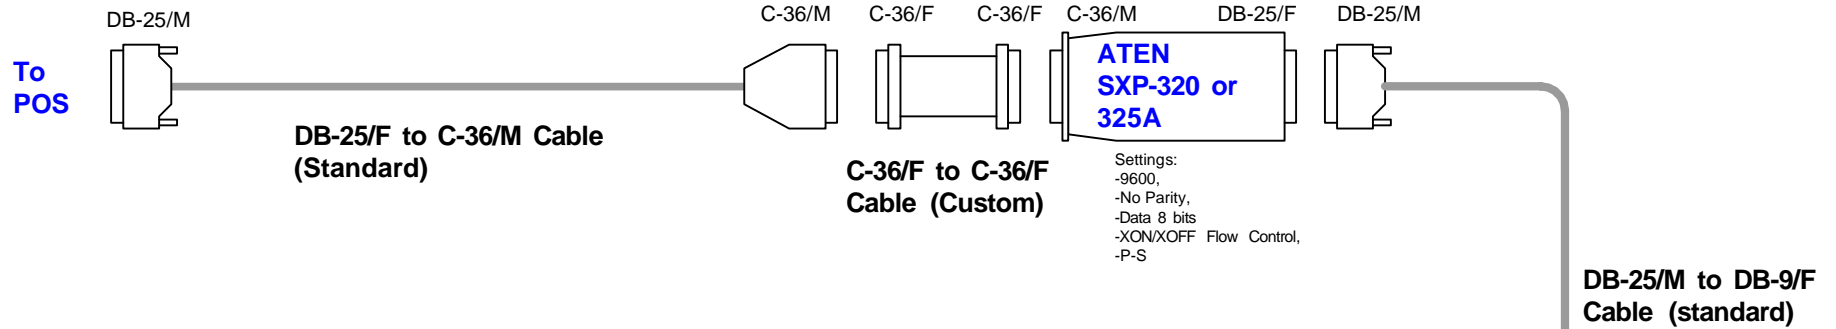

Wiring Diagram for Parallel to Serial Converter (with Printer)

Wiring Diagram for Parallel to Serial Converter (w/o Printer)

OR

Cabling Details of Parallel to Serial Converter

DB-25 to C-36 Cable Wiring Diagram (Standard)

SXP-325A (DB25-Female)

T-Cable (DB-25) Wiring Diagram (Custom)

Serial Cable Wiring Diagram (DB-25/M to DB-9/F and TOV)

Wiring Diagram for TOV-340 Serial Port

Serial Port Configuration
 Baud Rate = 9600
 Stop Bit = 1
 Parity = None
 Flow Control = None
 FIFO = Not important

Serial Port Configuration
 Baud Rate = 9600
 Stop Bit = 1
 Parity = None
 Flow Control = XON/XOFF
 FIFO = Disable