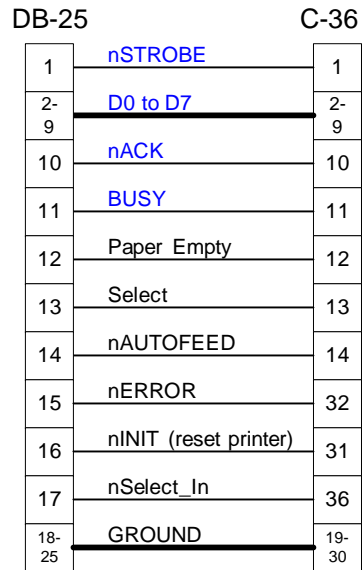

Wiring Diagram for Parallel to Serial Converter (with Printer)

Wiring Diagram for Parallel to Serial Converter (w/o Printer)

OR

Cabling Details of Parallel to Serial Converter

DB-25 to C-36 Cable Wiring Diagram (Standard)

SXP-325A (DB25-Female)

T-Cable (DB-25) Wiring Diagram (Custom)

Serial Cable Wiring Diagram (DB-25/M to DB-9/F and TOV)

Wiring Diagram for TOV-340 Serial Port

Serial Port Configuration
 Baud Rate = 9600
 Stop Bit = 1
 Parity = None
 Flow Control = None
 FIFO = Not important