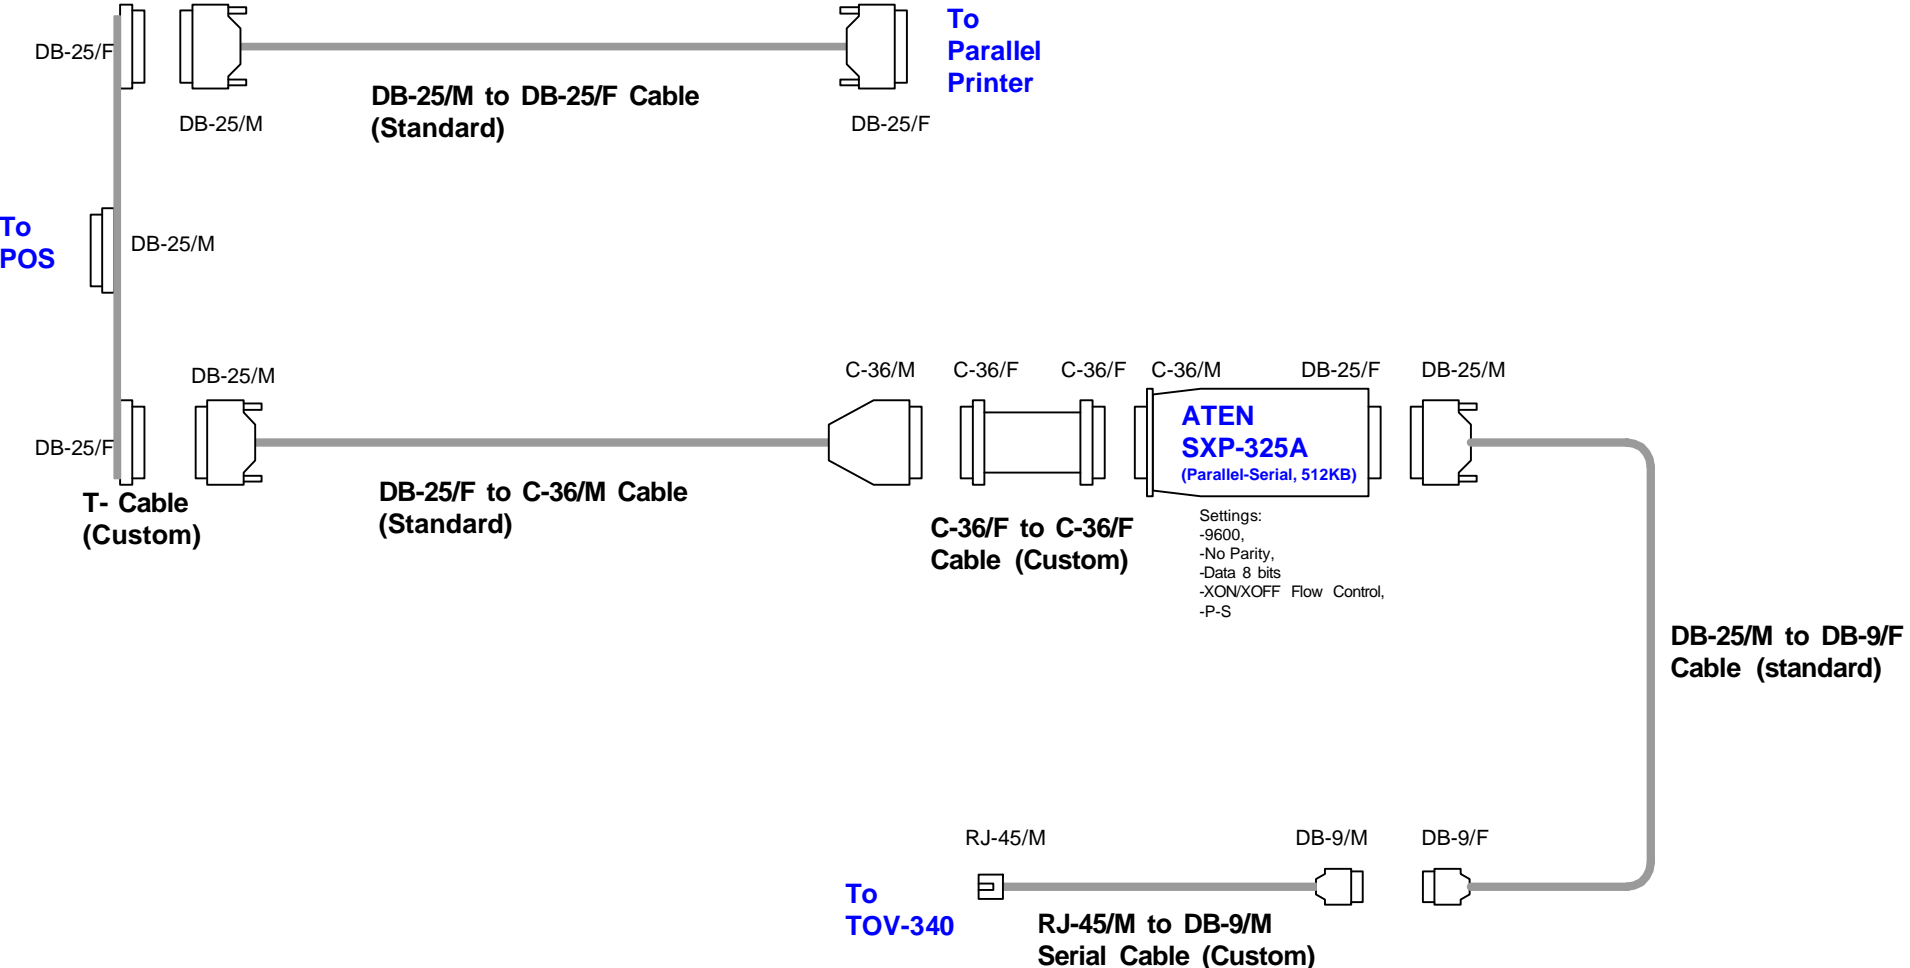

Wiring Diagram for Parallel to Serial Converter (with Printer)

Wiring Diagram for Parallel to Serial Converter (w/o Printer)

OR

Cabling Details of Parallel to Serial Converter

DB-25 to C-36 Cable Wiring Diagram (Standard)

SXP-325A (DB25-Female)

T-Cable (DB-25) Wiring Diagram (Custom)

Serial Cable Wiring Diagram (DB-25/M to DB-9/F and TOV)

Wiring Diagram for TOV-340 Serial Port

Serial Port Configuration
 Baud Rate = 9600
 Stop Bit = 1
 Parity = None
 Flow Control = None
 FIFO = Not important

Serial Port Configuration
 Baud Rate = 9600
 Stop Bit = 1
 Parity = None
 Flow Control = XON/XOFF
 FIFO = Disable