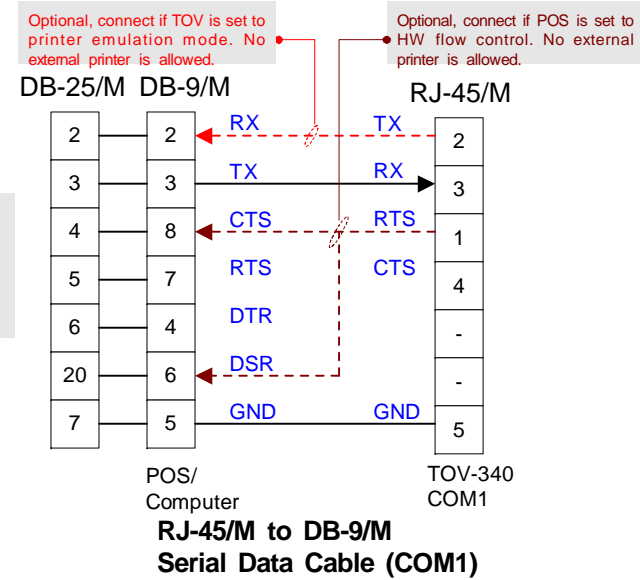

Wiring Diagram for Parallel to Serial Converter (with Printer)

Wiring Diagram for Parallel to Serial Converter (w/o Printer)

OR

Cabling Details of Parallel to Serial Converter

DB-25 to C-36 Cable Wiring Diagram (Standard)

SXP-325A (DB25-Female)

T-Cable (DB-25) Wiring Diagram (Custom)

Serial Cable Wiring Diagram (DB-25/M to DB-9/F and TOV)

Wiring Diagram for TOV-340 Serial Port

Serial Port Configuration
 Baud Rate = 9600
 Stop Bit = 1
 Parity = None
 Flow Control = None
 FIFO = Not important

Serial Port Configuration
 Baud Rate = 9600
 Stop Bit = 1
 Parity = None
 Flow Control = XON/XOFF
 FIFO = Disable