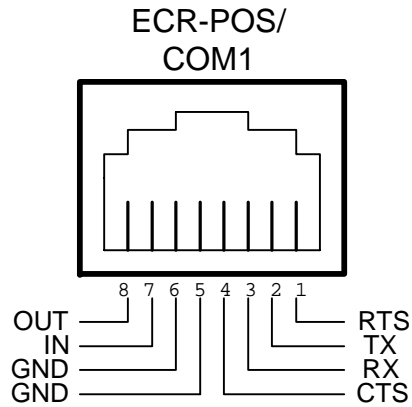

Wiring Diagram for Parallel to Serial Converter (with Printer)

Wiring Diagram for Parallel to Serial Converter (w/o Printer)

OR

Cabling Details of Parallel to Serial Converter

DB-25 to C-36 Cable Wiring Diagram (Standard)

SXP-325A (DB25-Female)

T-Cable (DB-25) Wiring Diagram (Custom)

Serial Cable Wiring Diagram (DB-25/M to DB-9/F and TOV)

Wiring Diagram for TOV-340 Serial Port

Serial Port Configuration
 Baud Rate = 9600
 Stop Bit = 1
 Parity = None
 Flow Control = None
 FIFO = Not important

Serial Port Configuration
 Baud Rate = 9600
 Stop Bit = 1
 Parity = None
 Flow Control = XON/XOFF
 FIFO = Disable