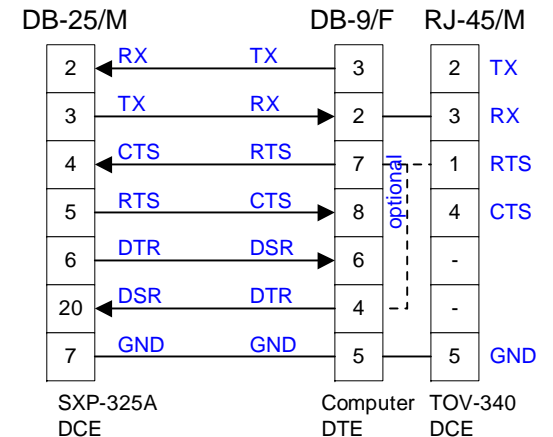

Wiring Diagram for Parallel to Serial Converter (with Printer)

Wiring Diagram for Parallel to Serial Converter (w/o Printer)

OR

Cabling Details of Parallel to Serial Converter

DB-25 to C-36 Cable Wiring Diagram (Standard)

SXP-325A (DB25-Female)

T-Cable (DB-25) Wiring Diagram (Custom)

Serial Cable Wiring Diagram (DB-25/M to DB-9/F and TOV)

Wiring Diagram for TOV-340 Serial Port

Serial Port Configuration
 Baud Rate = 9600
 Stop Bit = 1
 Parity = None
 Flow Control = None
 FIFO = Not important

Serial Port Configuration
 Baud Rate = 9600
 Stop Bit = 1
 Parity = None
 Flow Control = XON/XOFF
 FIFO = Disable