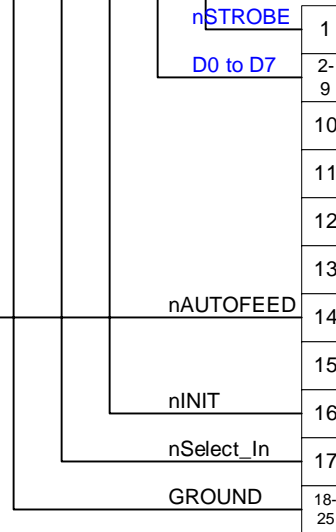

Wiring Diagram for Parallel to Serial Converter (with Printer)

Wiring Diagram for Parallel to Serial Converter (w/o Printer)

OR

Cabling Details of Parallel to Serial Converter

DB-25 to C-36 Cable Wiring Diagram (Standard)

SXP-325A (DB25-Female)

T-Cable (DB-25) Wiring Diagram (Custom)

Serial Cable Wiring Diagram (DB-25/M to DB-9/F and TOV)

Wiring Diagram for TOV-340 Serial Port

Serial Port Configuration
 Baud Rate = 9600
 Stop Bit = 1
 Parity = None
 Flow Control = None
 FIFO = Not important