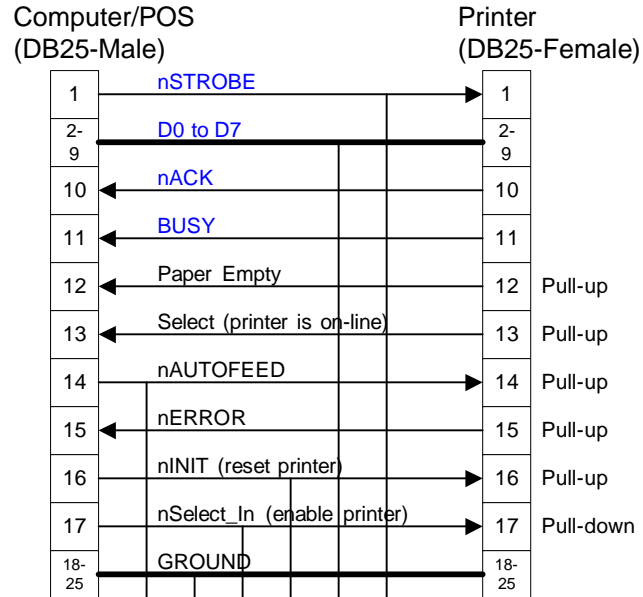

Wiring Diagram for Parallel to Serial Converter (with Printer)

Wiring Diagram for Parallel to Serial Converter (w/o Printer)

OR

Cabling Details of Parallel to Serial Converter

DB-25 to C-36 Cable Wiring Diagram (Standard)

SXP-325A (DB25-Female)

T-Cable (DB-25) Wiring Diagram (Custom)

Serial Cable Wiring Diagram (DB-25/M to DB-9/F and TOV)

Wiring Diagram for TOV-340 Serial Port

Serial Port Configuration
 Baud Rate = 9600
 Stop Bit = 1
 Parity = None
 Flow Control = None
 FIFO = Not important

Serial Port Configuration
 Baud Rate = 9600
 Stop Bit = 1
 Parity = None
 Flow Control = XON/XOFF
 FIFO = Disable