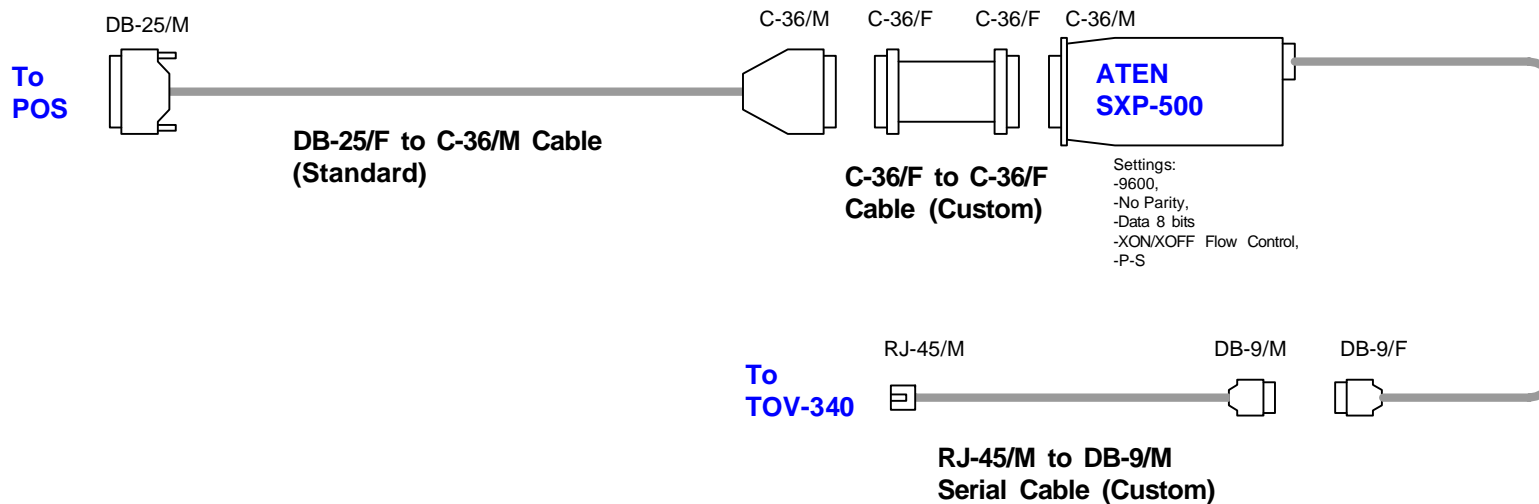

Wiring Diagram for Parallel to Serial Converter (with Printer)

Wiring Diagram for Parallel to Serial Converter (w/o Printer)

OR

Cabling Details of Parallel to Serial Converter

DB-25 to C-36 Cable Wiring Diagram (Standard)

SXP-325A (DB25-Female)

T-Cable (DB-25) Wiring Diagram (Custom)

Serial Cable Wiring Diagram (DB-25/M to DB-9/F and TOV)

Wiring Diagram for TOV-340 Serial Port

Serial Port Configuration
 Baud Rate = 9600
 Stop Bit = 1
 Parity = None
 Flow Control = None
 FIFO = Not important

Serial Port Configuration
 Baud Rate = 9600
 Stop Bit = 1
 Parity = None
 Flow Control = XON/XOFF
 FIFO = Disable