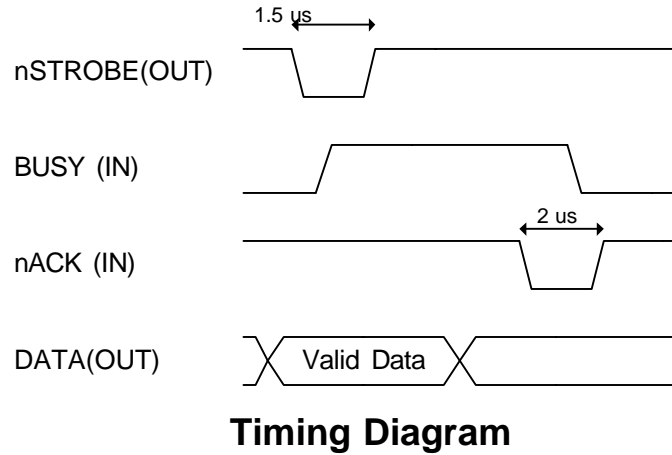

Wiring Diagram for Parallel to Serial Converter (with Printer)

Wiring Diagram for Parallel to Serial Converter (w/o Printer)

OR

Cabling Details of Parallel to Serial Converter

DB-25 to C-36 Cable Wiring Diagram (Standard)

SXP-325A (DB25-Female)

T-Cable (DB-25) Wiring Diagram (Custom)

Serial Cable Wiring Diagram (DB-25/M to DB-9/F and TOV)

Wiring Diagram for TOV-340 Serial Port

Serial Port Configuration
 Baud Rate = 9600
 Stop Bit = 1
 Parity = None
 Flow Control = None
 FIFO = Not important

Serial Port Configuration
 Baud Rate = 9600
 Stop Bit = 1
 Parity = None
 Flow Control = XON/XOFF
 FIFO = Disable