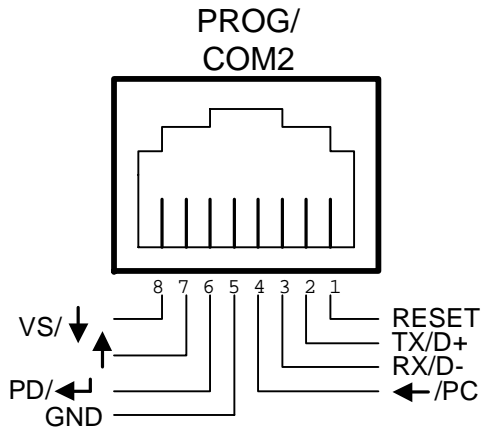

Wiring Diagram for Parallel to Serial Converter (with Printer)

Wiring Diagram for Parallel to Serial Converter (w/o Printer)

OR

Cabling Details of Parallel to Serial Converter

DB-25 to C-36 Cable Wiring Diagram (Standard)

SXP-325A (DB25-Female)

T-Cable (DB-25) Wiring Diagram (Custom)

Serial Cable Wiring Diagram (DB-25/M to DB-9/F and TOV)

Wiring Diagram for TOV-340 Serial Port

Serial Port Configuration
 Baud Rate = 9600
 Stop Bit = 1
 Parity = None
 Flow Control = None
 FIFO = Not important

Serial Port Configuration
 Baud Rate = 9600
 Stop Bit = 1
 Parity = None
 Flow Control = XON/XOFF
 FIFO = Disable