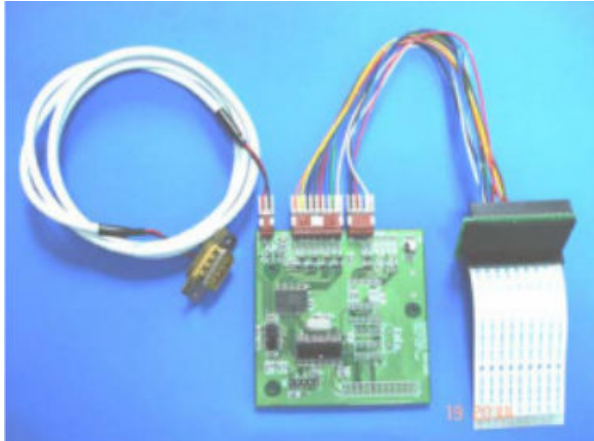

TOV-340 Text Inserter's Accessories

DB9 Y-splitter cable
PN: CBL-DB9F2M-Y

5-unit mounting rack
PN: TOV-RACK5

1 to 5 power splitter cable
PN: CBL-POW5

RJ45 to DB9F LAN cable, 3 feet
PN: CBL-RJ45-DB9-LAN

RJ45 to DB9F cable, 1 foot
PN: CBL-RJ45-DB9

RJ45 pigtail cable, 1 foot
PN: CBL-RJ45

TOV-340 Text Inserter's Accessories

ECR's internal impact printer
to serial converter. ECR machine
dependant.

PN: PI4ECR-XXX

xxx: ECR machine model

Centronics LPT to serial converter